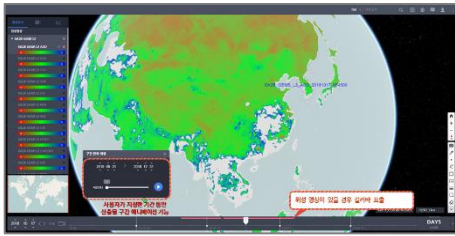

InOPS

(Ground station operating service)

Data Analysis Service