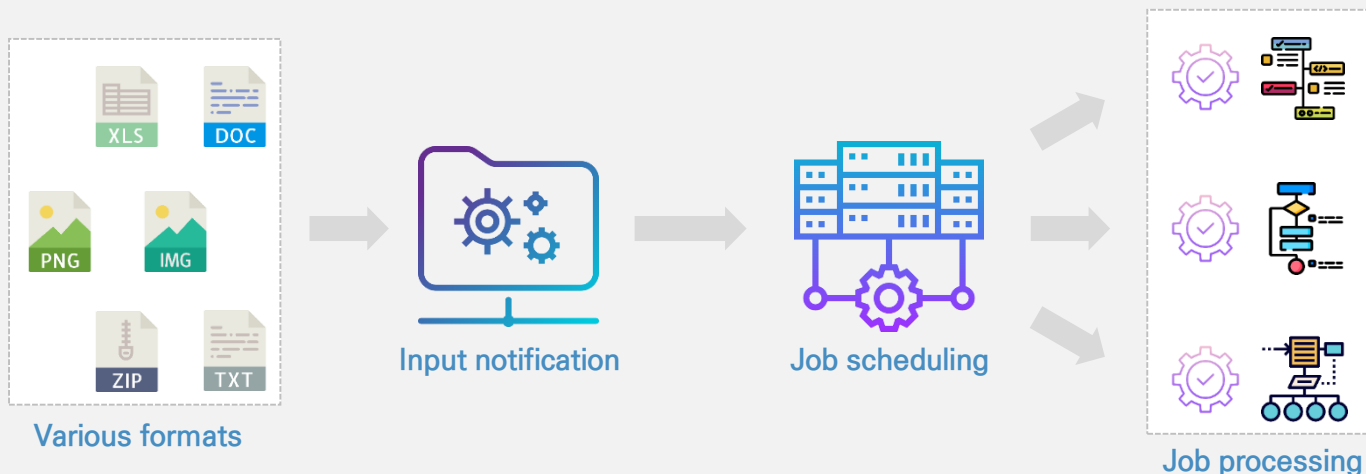

Platform Architecture Layout

(Satellite Ground Station Operating System)

Everything you need for a satellite ground station system

Provides a complete operating cycle including data reception, collection, cataloging, processing, interpreting, and distribution.

Janus Engine

(Job automatic negotiation unified system)

Automated processing of various input data

Automatic job scheduling according to the characteristics of each input data
Easily organize job process chains even when new input data is added