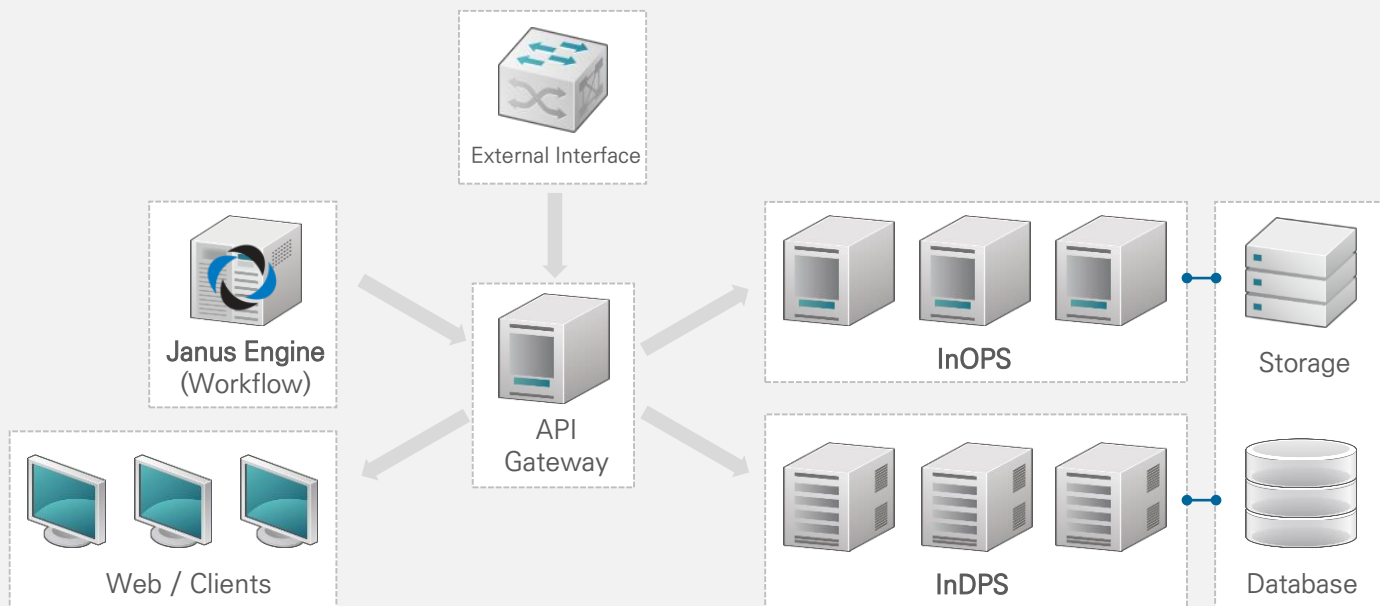

Interpretation GIS Catalogue Statistic Dashboard

InOPS main functions

System Operating Service

Solution

- Earth Observation
- Meteorological
- Environmental
- Ocean Color
- Water Resource

Add-On Package

Final Product

Platform Architecture Layout

(Satellite Ground Station Operating System)

Everything you need for a satellite ground station system

Provides a complete operating cycle including data reception, collection, cataloging, processing, interpreting, and distribution.

Janus Engine

(Job automatic negotiation unified system)

Automated processing of various input data

Automatic job scheduling according to the characteristics of each input data
Easily organize job process chains even when new input data is added