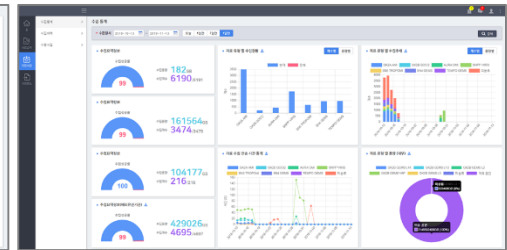

InOPS

(Ground station operating service)

Data Analysis Service

Base Map Service

Dashboard Service

Data Cataloging Service

Data Management Service

Data Statistic Service