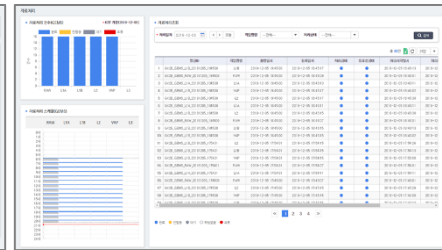

InOPS

(Ground station operating service)

Data Analysis Service

Base Map Service

Dashboard Service

Data Cataloging Service

Data Management Service

Data Statistic Service