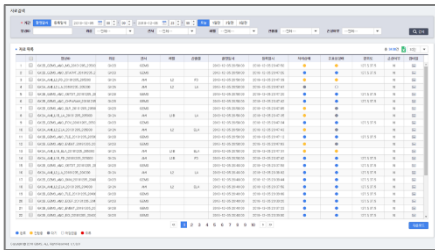

InOPS

(Ground station operating service)

Data Analysis Service

Base Map Service

Dashboard Service

Data Cataloging Service

Data Management Service

Data Statistic Service