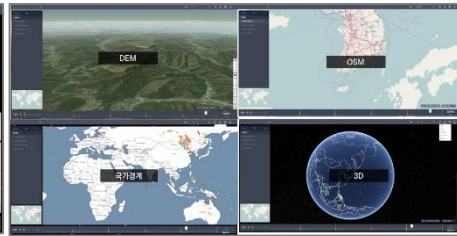

Base Map Service